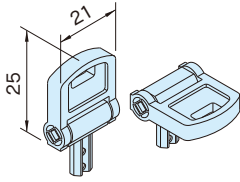

WAVE-KEY Security Key

Sold Separately

| Knob | Insert |
|------------------------------|--------------------|
| Polyacetal plastic Red | Stainless steel |

| Part Number | Weight (g) |
|-----------------|---------------|
| WAVE-KEY | 3 |