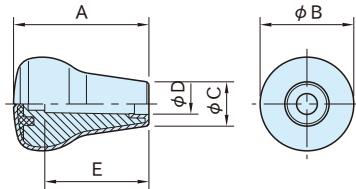

# SOFT-TOUCH TAPERED KNOBS

Original Elesa Model IEL.N-SOFT

Body
Polypropylene plastic
Coated with thermoplastic elastomer
Shore A 70
Black matte

Part Number	A	B	C	D	E	Weight (g)
<b>STG47N12-SOFT</b>	47	45	28	12	34	48
<b>STG65N10-SOFT</b>	65		23	10	50	56
<b>STG65N12-SOFT</b>			12	55		