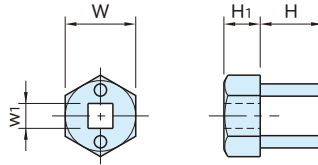

# INSTALLATION TOOLS

Body

Steel(SCM440)  
Black oxide finish

Part Number	W	H <sub>1</sub>	H	w <sub>1</sub>
<b>SE1T</b>	24	14	17.5	6.4(1/4in)
<b>SE3T</b>	32	16.5	28.6	9.5(3/8in)