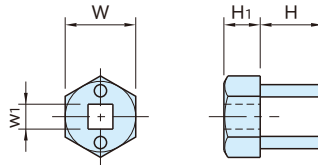

SE-T

INSTALLATION TOOLS

Body

Steel(SCM440)

Black oxide finish

Part Number	W	H ₁	H	w ₁
SE1T	24	14	17.5	6.4(1/4in)
SE3T	32	16.5	28.6	9.5(3/8in)