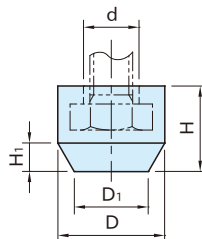

RPC**PROTECTIVE CAPS**

Body
Chloroprene Rubber(CR) (M10: Nitrile rubber) Shore A70 Black

Part Number	Proper Bolt Sizes	d	D	H	D ₁	H ₁	Weight (g)
RPC-M 4	M 4	5.5	11	8.5	7	4	1
RPC-M 5	M 5	6.8	12.5	10	8		
RPC-M 6	M 6	8.5	15	12	10		2
RPC-M 8	M 8	11.3	19	15	13	6	4
RPC-M10	M10	14.5	23	18	15	7	7
RPC-M12	M12	16.5	26	20	19		10

Feature:

Attach the product to head of hexagon bolts.

Application Example

Can be used with Toggle Clamps.