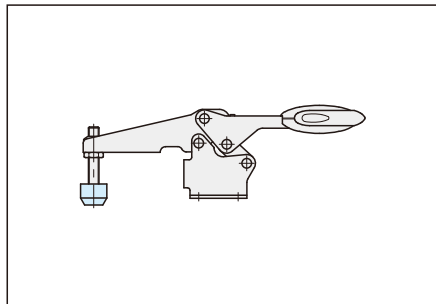

RPC**PROTECTIVE CAPS**

Body
Chloroprene Rubber(CR) (M10: Nitrile rubber) Shore A70 Black

Part Number	Proper Bolt Sizes	d	D	H	D ₁	H ₁	Weight (g)
RPC-M 4	M 4	5.5	11	8.5	7	4	1
RPC-M 5	M 5	6.8	12.5	10	8		
RPC-M 6	M 6	8.5	15	12	10		2
RPC-M 8	M 8	11.3	19	15	13	6	4
RPC-M10	M10	14.5	23	18	15	7	7
RPC-M12	M12	16.5	26	20	19		10

Feature:

Attach the product to head of hexagon bolts.

Application Example

Can be used with Toggle Clamps.