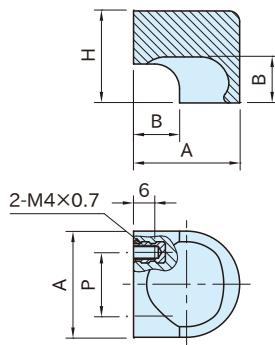

PH7-PA

PULL HANDLES

(Gray)

(Black)

Body	Insert
Glass-fiber reinforced polyamide plastic	Brass
Gray	
Black	

Gray		Black		A	H	P	B	Load Capacity (N)
Part Number	Weight (g)	Part Number	Weight (g)					
PH7-14G-PA	15	PH7-14B-PA	15	26	22	14	11	300
PH7-18G-PA	22	PH7-18B-PA	21	30	26	18	13	