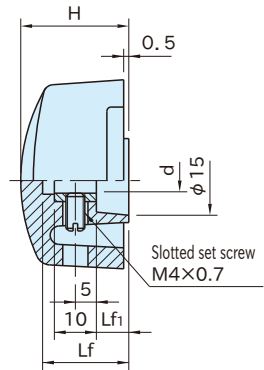

INK**PLASTIC INDICATOR KNOBS**

Original ELESA Model MI.204

Knob	Insert
Phenolic plastic Glossy Finish Black	Brass

Part Number	A	D	H	B	d (D9)	Lf	Lf ₁	Weight (g)
INK45	45	35	25	24	6	22	7	19
INK55	55	37	26	30	8	21	3	30