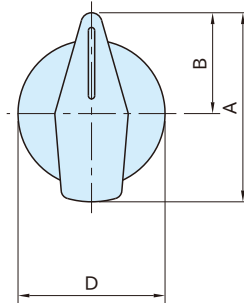

INK**PLASTIC INDICATOR KNOBS**

Original ELESA Model MI.204

Knob	Insert
Phenolic plastic Glossy Finish Black	Brass

Part Number	A	D	H	B	d (D9)	Lf	Lf ₁	Weight (g)
INK45	45	35	25	24	6	22	7	19
INK55	55	37	26	30	8	21	3	30