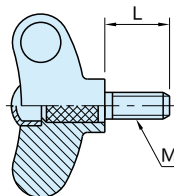

EWN,ENWN

ERGOSTYLE WING NUTS

Original ELESA Model EWN.

EWN
(Tapped, Capped)

EWN
(Stud, Capped)

ENWN
(Tapped, Uncapped)

EWN
(Tapped, Capped)

EWN
(Stud, Capped)

ENWN
(Tapped, Uncapped)

| Knob | Cap | Insert | Stud |
|--|---|--------|---------------------------|
| Glass-fiber reinforced polyamide plastic Black matte | Polyamide plastic Black matte, orange matte, gray matte, yellow matte, light blue or red matte | Brass | S10C steel Zinc plated |

EWN (Tapped, Capped)

| Part Number | D | M | H | G | D ₁ | S | Lf | Weight (g) |
|------------------|----|----------|----|----|----------------|-----|----|------------|
| EWN48-** | 47 | M 5X0.8 | 24 | 7 | 13.5 | 5.5 | 12 | 11 |
| EWN55-** | 55 | M 6X1 | 28 | 8 | 16 | 6.5 | 18 | 20 |
| EWN55A-** | | M 8X1.25 | | | | | | 19 |
| EWN63-** | 63 | M 10X1.5 | 32 | 9 | 19 | 7.5 | 20 | 29 |
| EWN63A-** | | | | | | | | 28 |
| EWN70-** | 70 | M 8X1.25 | 36 | 10 | 20 | 8 | 20 | 34 |
| EWN70A-** | | M 10X1.5 | | | | | | 33 |

** Complete with color code for a center cap.

Feature

- Concave wings for comfortable finger gripping.
- The cap can be removed easily by inserting a bolt into the knob from the bottom to push out the cap.