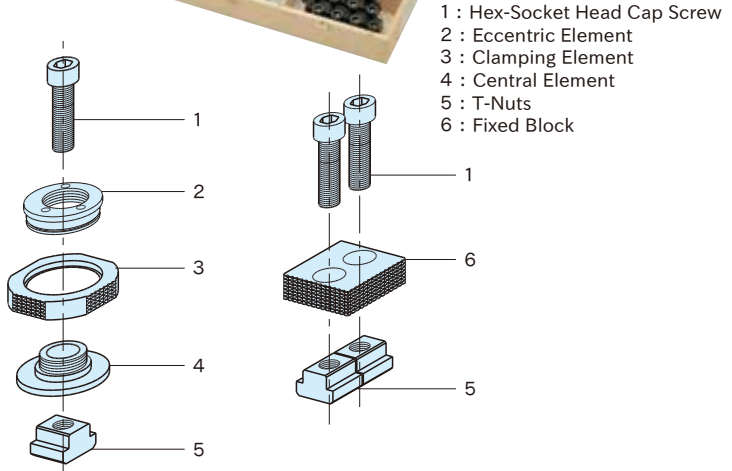

# CAM LOCK KIT

Components

Part Number	T-Slot Size	Kit Contents			Weight (kg)
		Part Number	Specification	Qty.	
CLS14KT	For 14	CLS58CB	CAM BLOCK	4	5
		CLS50FB	FIXED BLOCK		
		CLS-L	KEY FOR CAM BLOCK	1	
		CLS-T14M12	PAIR OF T-NUTS	4	
		CLS-T14M10	PAIR OF T-NUTS	8	
CLS16KT	For 16	CLS58CB	CAM BLOCK	4	5
		CLS50FB	FIXED BLOCK		
		CLS-L	KEY FOR CAM BLOCK	1	
		CLS-T16M12	PAIR OF T-NUTS	4	
		CLS-T16M10	PAIR OF T-NUTS	8	
CLS18KT	For 18	CLS58CB	CAM BLOCK	4	5
		CLS50FB	FIXED BLOCK		
		CLS-L	KEY FOR CAM BLOCK	1	
		CLS-T18M12	PAIR OF T-NUTS	4	
		CLS-T18M10	PAIR OF T-NUTS	8	

## How To Use

Choose the proper size to suit your T-slot size in your application.