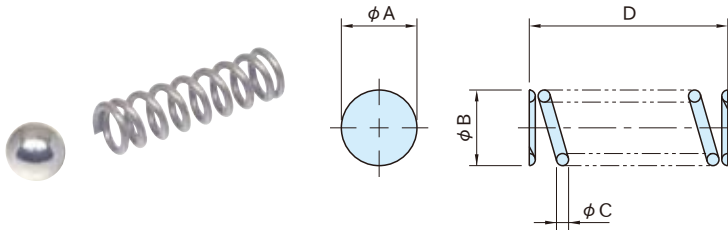

CLB

BALL & SPRING for SNAP MECHANISM

ELESA Original Design MS

Part Number	A	B	C	D (Free Length)
CLB32	4	4	0.6	13
CLB37	5	5	0.8	18
CLB45	6	6	1	20
CLB54	8	8	1.2	21

Ball	Spring
Stainless Steel (SUS420J2)	Spring steel (SWPA)

· Kit for **ECL** Ergostyle Control Levers, **EGK** Ergostyle Grip Knobs and **CL** Control Levers.