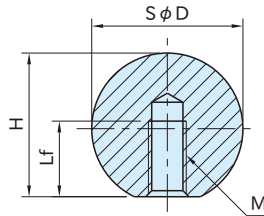

**ALB****ALUMINUM BALL KNOBS**

Body
Aluminum alloy (AC4B)
Buffed finish

Part Number	D	H	M	Lf	Weight (g)
<b>ALB16</b>	16	15	M 4×0.7	8	5
<b>ALB20</b>	20	18	M 5×0.8	11	10
<b>ALB25</b>	25	22	M 6×1	12	20
<b>ALB32</b>	32	29	M 8×1.25	16	45
<b>ALB40</b>	40	37	M10×1.5	21	85
<b>ALB50</b>	50	46	M12×1.75	25	170

**Notes**

Dimensions are subject to slight variations due to buffed finish.